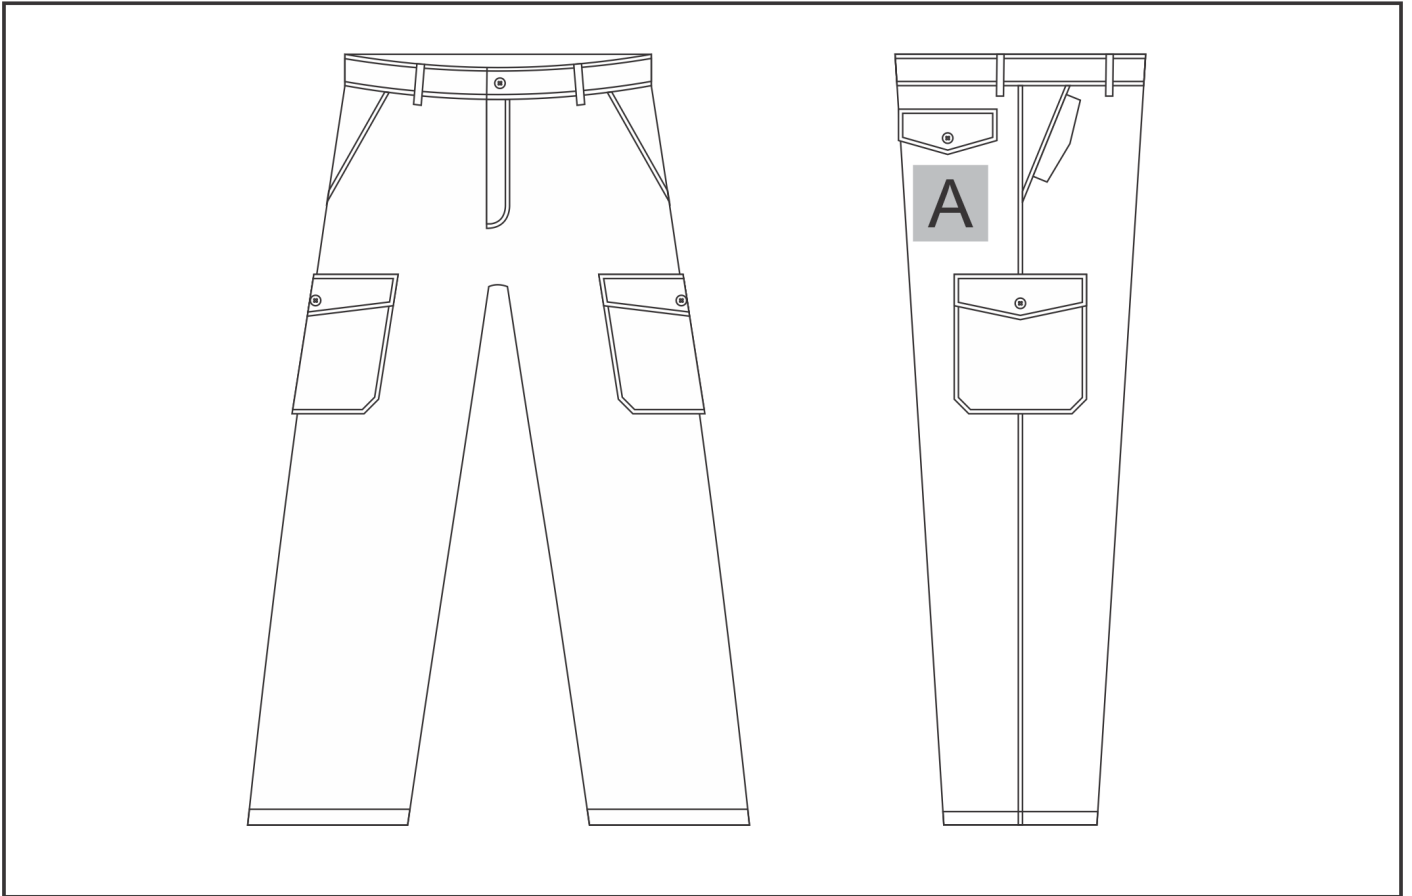

ALT-LCG

Ladies Cargo Pants

Need to know:

-- Includes 1-Position Embroidery (setup fee applies)

Branding Options:

Position A

1. Embroidery (EM-OTHER)

Size: 100mm wide x 100mm high